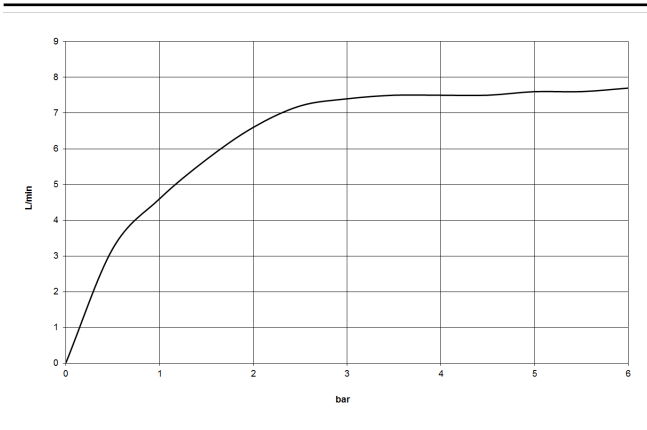

DORNBACHT YAMOU Shower head - Chrome

28 504 831

- 180-210mm projection
- ball-joint pivotable through 30°
- normal flow
- with anti-scale system
- spray head Ø 100mm
- rosette Ø 55 mm
- 1/2" connection
- max. flow 7.6 l/min
- rosette Ø 55 mm

Chrome

28 504 831-00

Soft Black

28 504 831-69

Recommended miscellaneous

Concealed wall elbow -

35 085 970 90

DORNBACHT YAMOU Shower head - Chrome

28 504 831

mm [inches]

Flow rate chart

Certificates

LGA_28661.

WRAS_240202028.

DORNBACHT YAMOU Shower head - Chrome

28 504 831