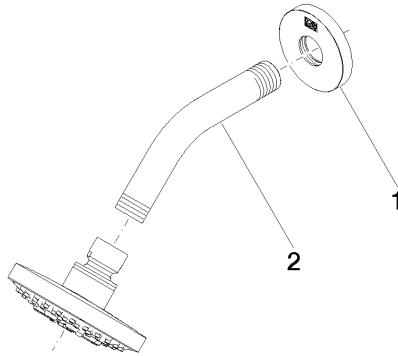

DORNBACHT YAMOU Shower head - Chrome

28 504 831

- 180-210mm projection
- ball-joint pivotable through 30°
- normal flow
- with anti-scale system
- spray head Ø 100mm
- rosette Ø 55 mm
- 1/2" connection
- max. flow 7.6 l/min
- rosette Ø 55 mm

Chrome

28 504 831-00

Soft Black

28 504 831-69

Recommended miscellaneous

Concealed wall elbow -

35 085 970 90

DORNBACHT YAMOU Shower head - Chrome

28 504 831

mm [inches]

Flow rate chart

Certificates

LGA_28661.

WRAS_240202028.

DORNBACHT YAMOU Shower head - Chrome

28 504 831

Spare parts list

No.	Item Number	Name	Quantity used	Delivery time
1	90 27 83 018 00-00	rosette	1	2
2	90 11 03 011 10-00	connection	1	2