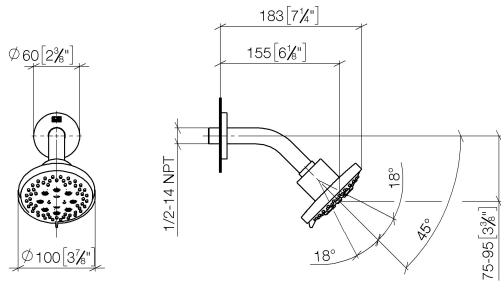

DORNBACHT YAMOU Shower head - Chrome

28 504 831

- 180-210mm projection
- ball-joint pivotable through 30°
- normal flow
- with anti-scale system
- spray head Ø 100mm
- rosette Ø 55 mm
- 1/2" connection
- max. flow 7.6 l/min
- rosette Ø 55 mm

Chrome

28 504 831-00

Soft Black

28 504 831-69

Recommended miscellaneous

Concealed wall elbow -

35 085 970 90

DORNBACHT YAMOU Shower head - Chrome

28 504 831

mm [inches]

Flow rate chart

Certificates

LGA_28661.

WRAS_240202028.

DORNBACHT YAMOU Shower head - Chrome

28 504 831

Spare parts list

No.	Item Number	Name	Quantity used	Delivery time
1	90 27 83 018 00-00	rosette	1	2
2	90 11 03 011 10-00	connection	1	2